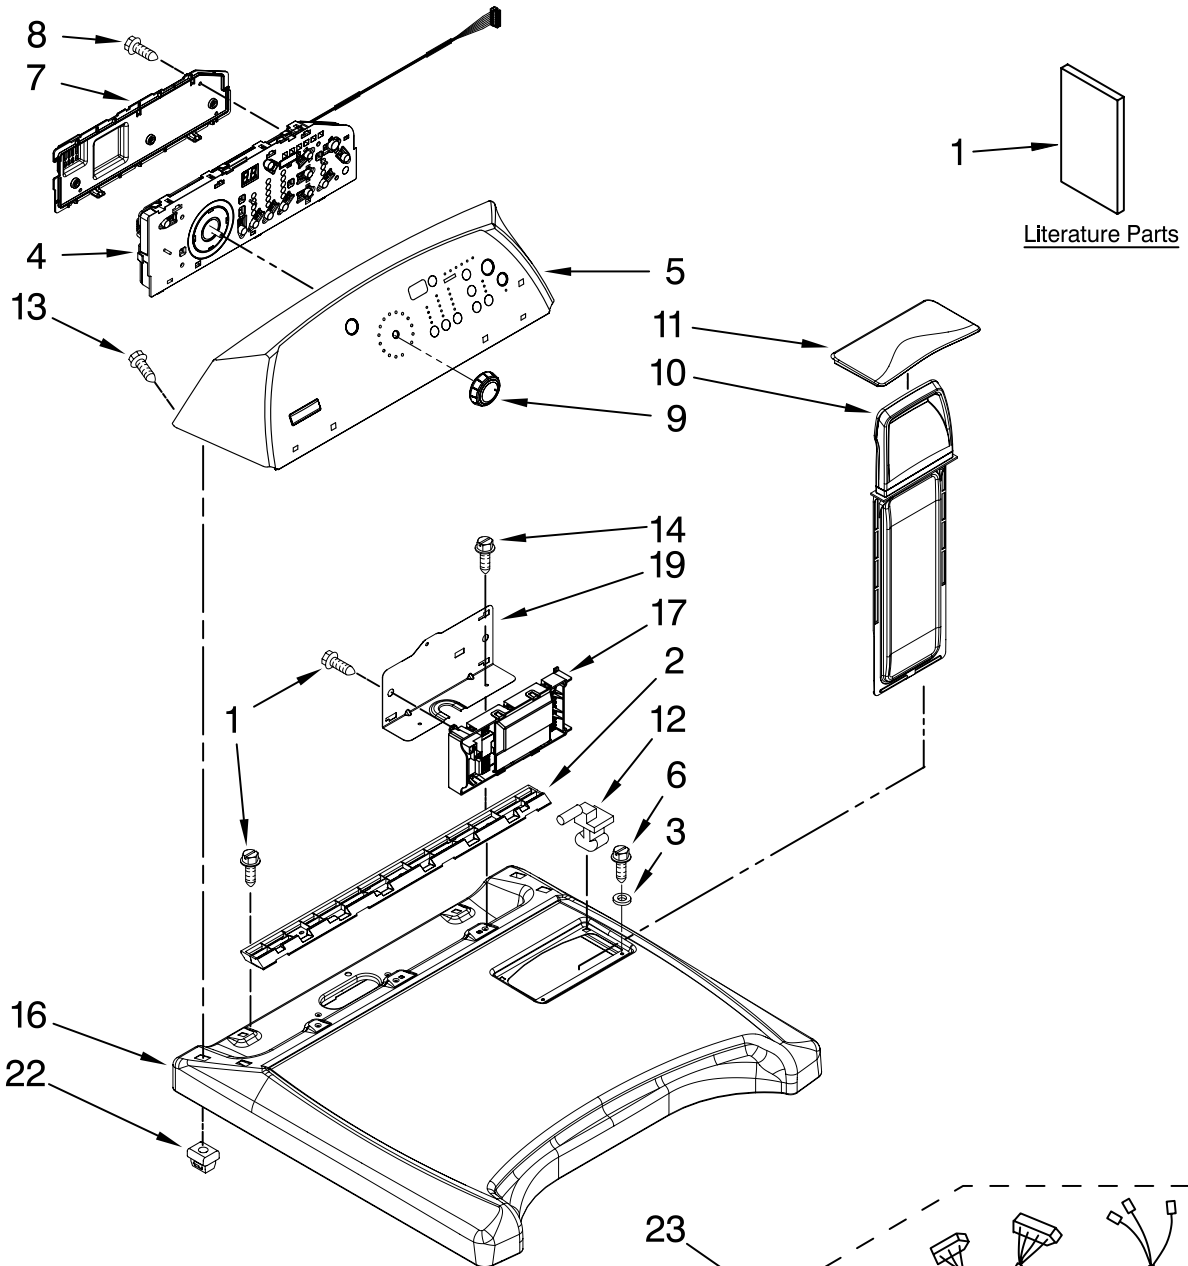

TOP AND CONSOLE PARTS

For Model: MED6300TQ0

(White)

29" ELECTRIC DRYER

IMPORTANT: All Part Numbers Listed Are Whirlpool Numbers. Source Parts Through Whirlpool.

TOP AND CONSOLE PARTS

For Model: MED6300TQ0

(White)

Illus. No.	Part No.	DESCRIPTION
1		Literature Parts
	W10114194	Tech Sheet
	W10114206	Guide, Quick Start
	W10088777	Use & Care Guide
2	8558863	Bracket, Console
3	237446	Washer (Top/Chute)
4	W10051096	User Interface
5	W10120084	Panel, Console
6	3196537	Screw, 8-18 x 5/8
7	8564265	Cover, Rear
8	W10003770	Screw, 6-19 x 3/64
9	W10110196	Knob, Assembly
10	8572270	Assembly, Lint Screen
11	W10044320	Cover, Lint Screen
12	W10044470	Hinge, R.H.
	W10044480	Hinge, L.H.
13	W10001580	Screw
14	337686	Screw, 8-18 x 3/4
15	3395683	Connector (Motor)
16	8565025	Top
17	W10111609	Control, Electronic
18	3394427	Clip-Harness
19	8563853	Bracket, Machine Controller
22	8558853	Grommet
23	W10111428	Harness Wiring
25	3936144	Connector
26	94614	Terminal
27	3397269	Connector, Timer